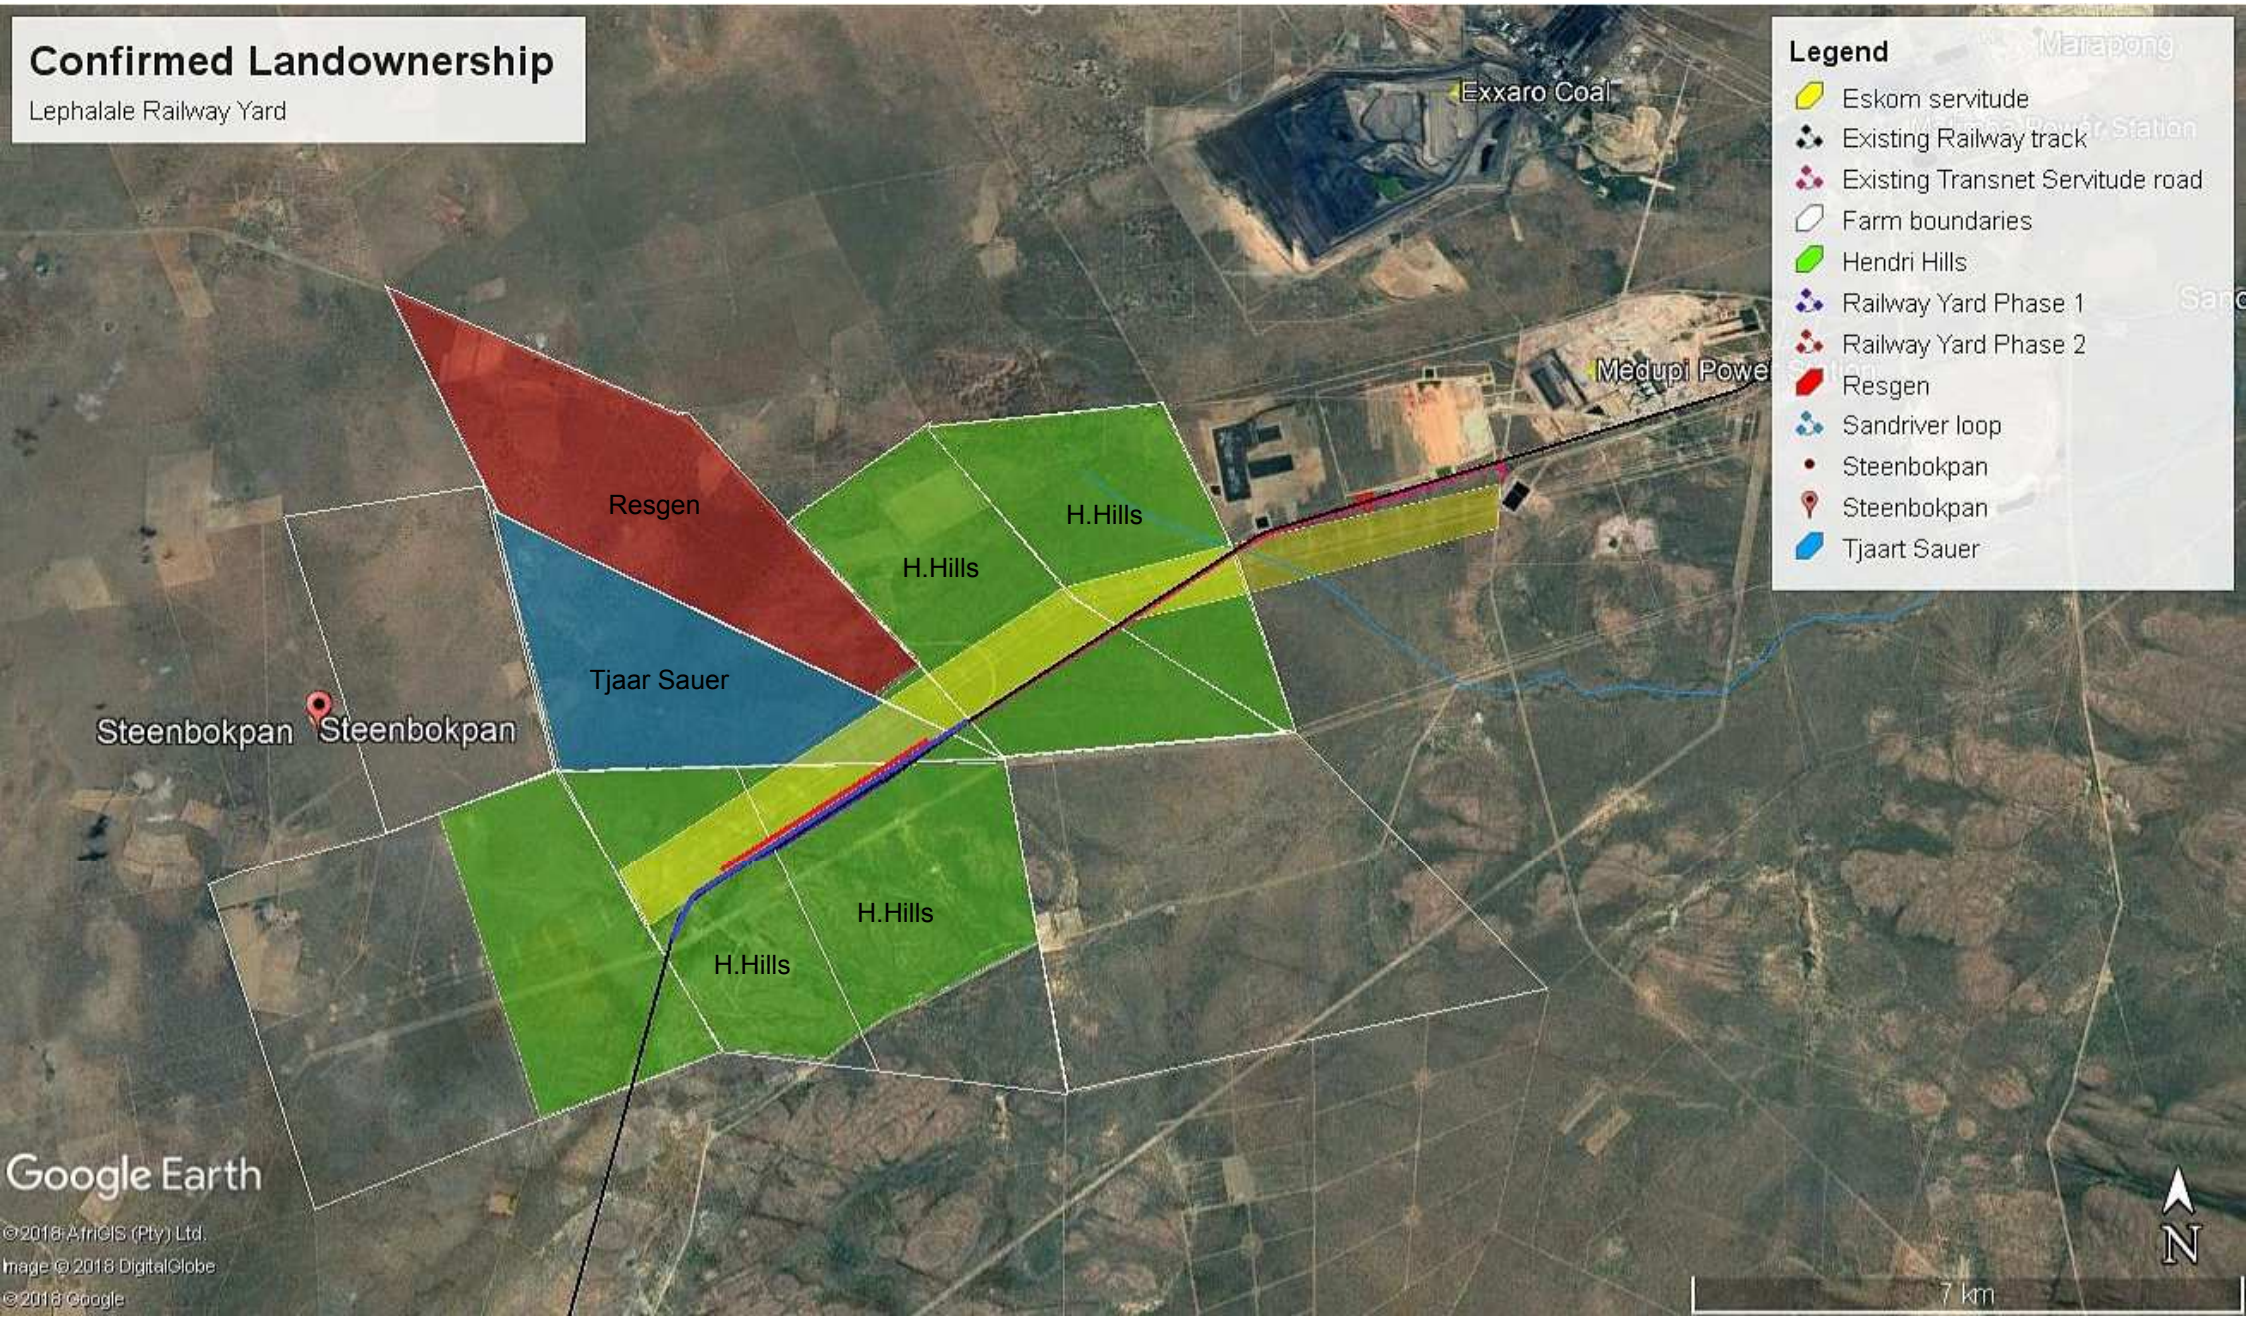

Confirmed Landownership

Lephalale Railway Yard

Legend

- Eskom servitude
- Existing Railway track
- Existing Transnet Servitude road
- Farm boundaries
- Hendri Hills
- Railway Yard Phase 1
- Railway Yard Phase 2
- Resgen
- Sandriver loop
- Steenbokpan
- Steenbokpan
- Tjaart Sauer

Google Earth

©2018 AfricGIS (Pty) Ltd.
Image ©2018 DigitalGlobe
©2018 Google

7 km